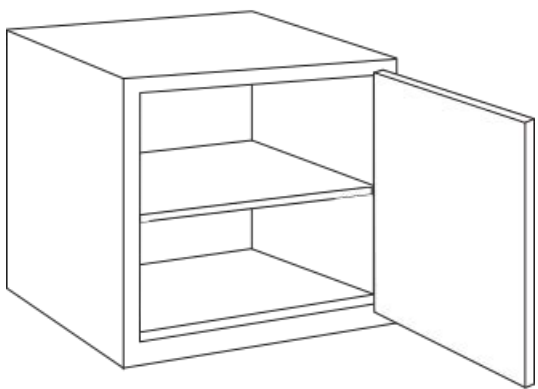

DOUBLE DOOR

WALL CUT FOR GLASS

DIAGONAL CORNER

BLIND CORNER SINGLE DOOR

CORNER DOUBLE DOOR

DIAGONAL CORNER FOR CUT GLASS

SINGLE DOOR
24" HIGH

SINGLE DOOR
30" HIGH