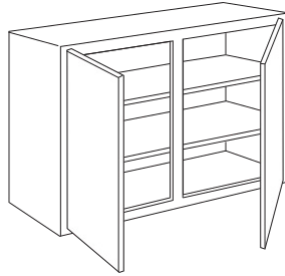

W4230

WIDTHS

- 24" – **W2430**
- 27" – **W2730**
- 30" – **W3030**
- 33" – **W3330**
- 36" – **W3630**
- 42" – **W4230**

- Includes 2 full-depth adjustable shelves
- No center stile in 24"-36" wide. 42" wide will have stile.
- Soft close
- 6-way adjustable hinges
- Finished sides