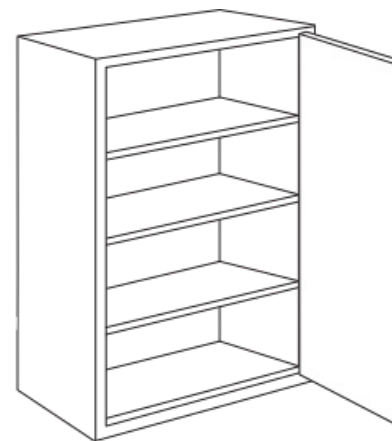

SINGLE DOOR
39" HIGH