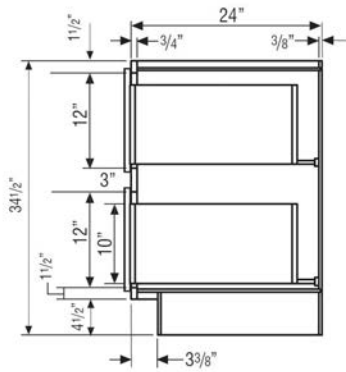

2 DRAWER BASE CABINET