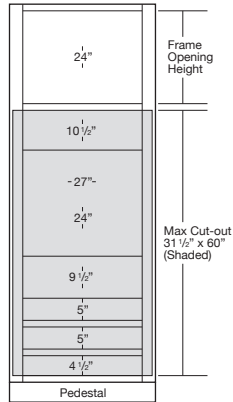

SINGLE OVEN 3 DRAWERS

93" HEIGHT
24" DEPTH

WIDTHS

33" – **OC3D339324**

SKU	JAMESTOWN PO WHITE	JAMESTOWN PO THATCH	JAMESTOWN WHITE	JAMESTOWN CLOUD	JAMESTOWN MOONSTONE	JAMESTOWN COLT	MACAULAY WHITE	MACAULAY CLOUD
OC3D339324	4851333	N/A	5322989	5322956	5322770	TBD	4851402	4851562

- Includes 2 adjustable shelves
- Soft Close and 6-way adjustable hinges
- Finished sides
- Oven cabinets feature an open back in cut-out area designed to improve field appliance installation.

- Metal appliance support brackets included for 24" deep cabinets.
- Confirm a heat shield is built into your appliance by the manufacturer.
- Separate pedestal base included on 96" tall.

TALL CABINETS

SINGLE DOOR TALL PANTRY

DOUBLE DOOR TALL PANTRY

SINGLE OVEN 3 DRAWERS

Why Diamond

How to Order

Lowe's Pro

Doors & Finishes

Wall

Base

Tall

Vanity

Accessories

Construction & Warranty

Customer Service