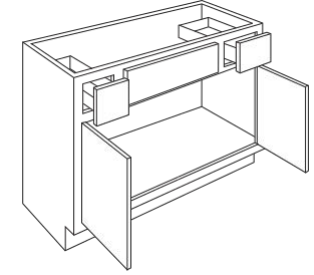

**VANITY SINK
DRAWER BASE**
34 1/2" HIGH