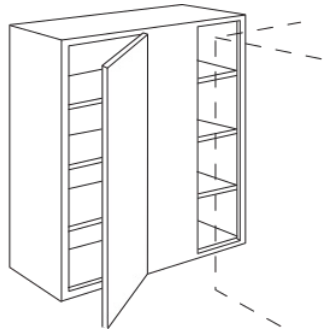

39" HEIGHT
12" DEPTH

WIDTHS

30" – **WC3039S**
36" – **WC3639S**

- Includes 3 full-depth adjustable shelves
- Soft close
- 6-way adjustable hinges
- Finished sides
- Cabinet hinged right but may be flipped to be left hinged.
- Filler required for installation. Must be ordered separately.