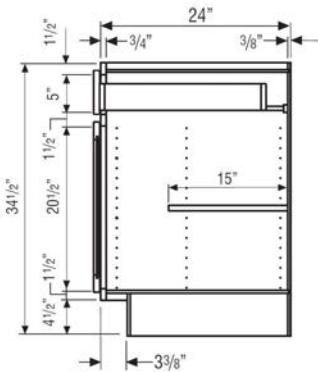

BASE CABINET