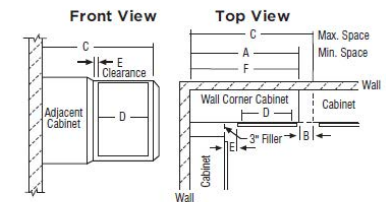

NOTE:
All outside stiles are 1 1/2" wide

DIAGONAL
CORNER

**BLIND CORNER
SINGLE DOOR**

BLIND CORNER
DOUBLE DOOR

DIAGONAL CORNER
FOR CUT GLASS

Why
Diamond

How to
Order

Lowe's
Pro

Doors &
Finishes

Wall

Base

Tall

Vanity

Accessories

Construction
& Warranty

Customer
Service