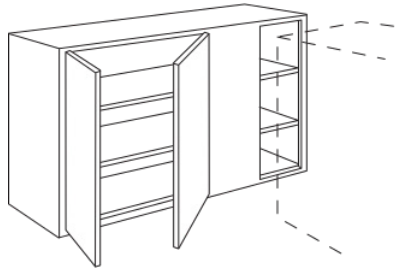

CORNER DOUBLE DOOR

30" HEIGHT
12" DEPTH

WIDTHS

42" – **WC4230S**

- Includes 2 full-depth adjustable shelf
- Soft close
- 6-way adjustable hinges
- Finished sides
- Filler required for installation. Must be ordered separately.