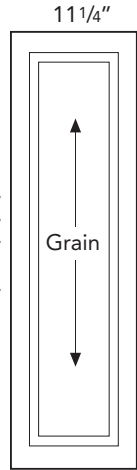

WALL END DECORATIVE DOOR PANEL KIT

30" HEIGHT
12" DEPTH

WIDTHS

- 30" – **WED1230**
- 36" – **WED1236**
- 39" – **WED1239**
- 42" – **WED1242**

SKU	JAMESTOWN PO WHITE	JAMESTOWN PO THATCH	JAMESTOWN WHITE	JAMESTOWN CLOUD	JAMESTOWN MOONSTONE	JAMESTOWN COLT	MACAULAY WHITE	MACAULAY CLOUD
WED1230	N/A	N/A	5322644	5322539	5322573	TBD	4851276	4851269
WED1236	N/A	N/A	5322643	5322605	5322579	TBD	4851150	4851260
WED1239	N/A	N/A	5322535	5322578	5322632	TBD	4851264	4851254
WED1242	N/A	N/A	5322561	5322565	5322541	TBD	4851263	4851167

• Kit includes a decorative door and skin for installation

- FILLERS
- MOULDING
- **PANELS**
- TOEKICK, BASEBOARD, & VALANCE
- ROLL TRAY KITS
- TOUCH UP PAINT
- TILT-OUT TRAY
- DRAWER GUIDE KITS
- BUMPER PADS
- HINGES
- HINGE RESTRICTION CLIP
- HINGE SHIM