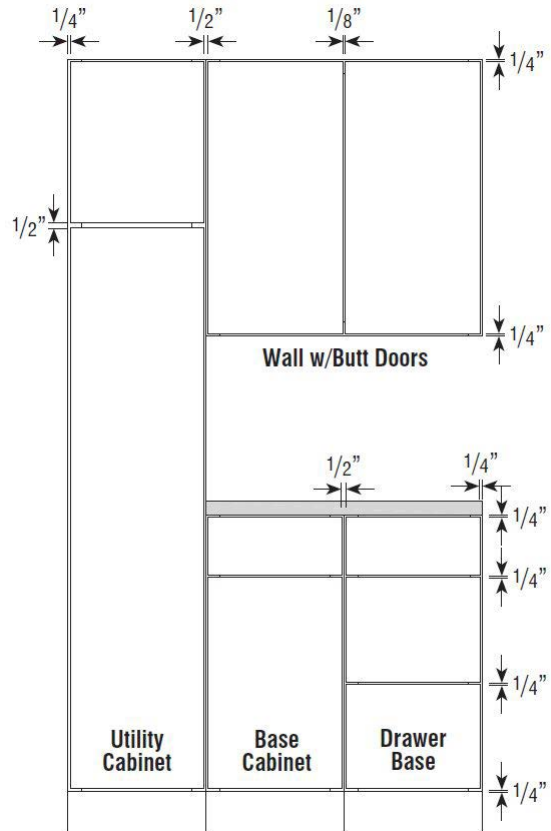

FULL OVERLAY