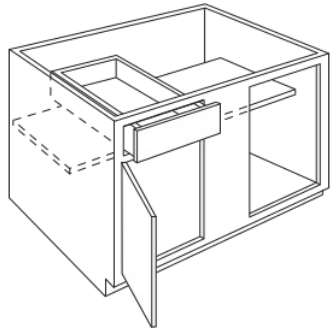

BLIND CORNER

34 1/2" HEIGHT
24" DEPTH

WIDTHS

- 36" – **BC36S**
- 42" – **BC42S**
- 48" – **BC48S**