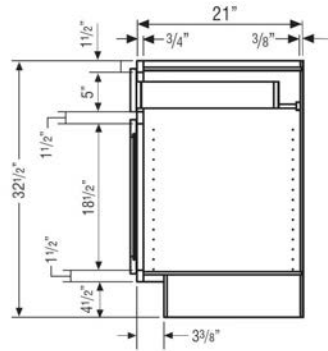

32.5" BASE CABINET

32.5" VANITY BASE CABINET

34.5" VANITY BASE CABINET

LIMITED LIFETIME WARRANTY

INSTALL INSTRUCTIONS

OVERLAY SPECIFICATIONS

CABINET DIMENSIONS

Why Diamond