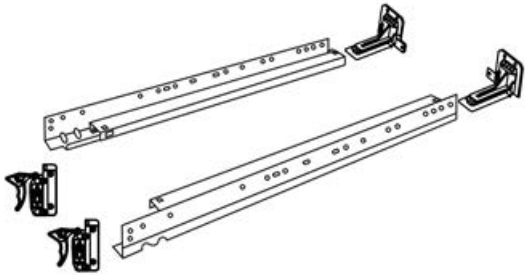

DRAWER GUIDE KITS

WIDTHS

21" – **DGK21PG**
24" – **DGK24PG**

SKU	JAMESTOWN PO WHITE	JAMESTOWN PO THATCH	JAMESTOWN WHITE	JAMESTOWN CLOUD	JAMESTOWN MOONSTONE	JAMESTOWN COLT	MACAULAY WHITE	MACAULAY CLOUD
DGK21PG	4851210	4851210	4851210	4851210	4851210	TBD	4851210	4851210
DGK24PG	4851143	4851143	4851143	4851143	4851143	TBD	4851143	4851143

- Undermount full extension, soft-close guide.
- Kit includes guide hardware for one drawer box (cabinets and drawer members, sockets and screws).
- Dimension refers to cabinet depth.

FILLERS   MOULDING   PANELS   TOEKICK, BASEBOARD, & VALANCE   ROLL TRAY KITS   TOUCH UP PAINT   TILT-OUT TRAY   **DRAWER GUIDE KITS**   BUMPER PADS   HINGES   HINGE RESTRICTION CLIP   HINGE SHIM

Why Diamond   How to Order   Lowe's Pro   Doors & Finishes   Wall   Base   Tall   Vanity   **Accessories**   Construction & Warranty   Customer Service