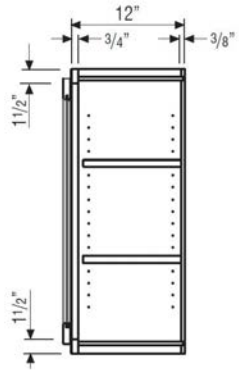

WALL CABINET