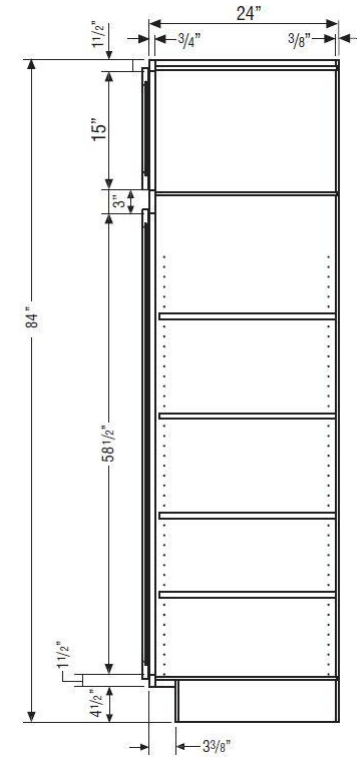

TALL CABINET