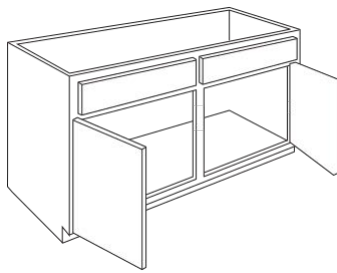

SINK BASE

34 1/2" HEIGHT
24" DEPTH

SB24-SB36

SB42

WIDTHS

- 24" – **SB24**
- 27" – **SB27**
- 30" – **SB30**
- 33" – **SB33**
- 36" – **SB36**
- 42" – **SB42**

- No shelf or center stile
- Open back construction
- Soft close doors and false panel drawer fronts
- 6-way adjustable hinges
- Finished sides
- Mini Touch-Up Kit (MTUK) included.
- Toekick and til-out tray kits sold separately