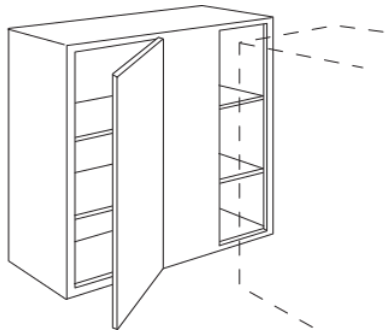

36" HEIGHT
12" DEPTH

WIDTHS

30" – **WC3036S**
36" – **WC3636S**

- Includes 2 full-depth adjustable shelves
- Soft close
- 6-way adjustable hinges
- Finished sides
- Cabinet hinged right but may be flipped to be left hinged.
- Filler required for installation. Must be ordered separately.