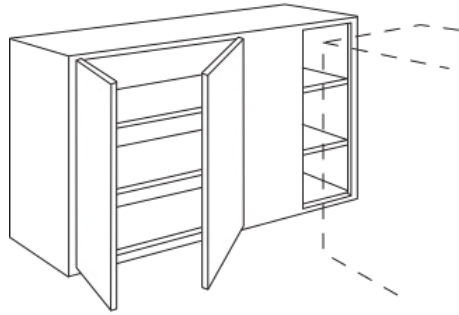

CORNER DOUBLE DOOR
30" HIGH

SKU	A Min. Space	B Max. Pull	C Max. Space	D Cabinet Opening	E Full Overlay		E Partial Overlay		F Actual Cabinet
					At Min.	At Max.	At Min.	At Max.	
WC30...	30"	5"	35"	13 1/2"	1 3/4"	6 3/4"	2 1/2"	7 1/2"	30"
WC36...	36"	5"	41"	19 1/2"	1 3/4"	6 3/4"	2 1/2"	7 1/2"	36"
WC42...	42"	4 1/2"	46 1/2"	24"	3 1/4"	7 3/4"	4"	8 1/2"	42"

- Wall corner cabinets may be installed flush to the wall (left) or pulled 3" away from wall (right) to accommodate add dimensions in a kitchen design. In either case, the adjoining run of 12" wall cabinets plus a 3" filler will butt against the solid-wood panel.
- When a cabinet is "pulled" it will use proportionally more space, for example, a 30" wide WC, pulled 2" will use 32" of space.
- Blind side of wall corner cabinets cannot be installed next to a range hood unit due to door interference.