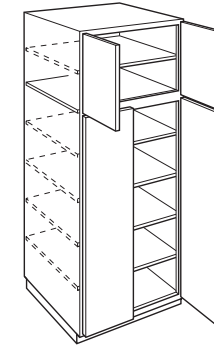

**DOUBLE DOOR
TALL PANTRY
93" HIGH**