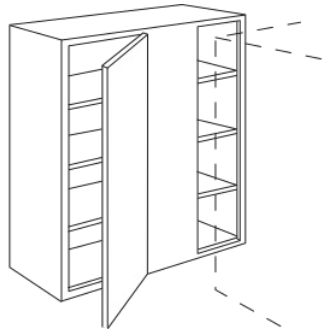

42" HEIGHT
12" DEPTH

WIDTHS

30" – **WC3042S**
36" – **WC3642S**

- Includes 3 full-depth adjustable shelves
- Soft close
- 6-way adjustable hinges
- Finished sides
- Cabinet hinged right but may be flipped to be left hinged.
- Filler required for installation. Must be ordered separately.