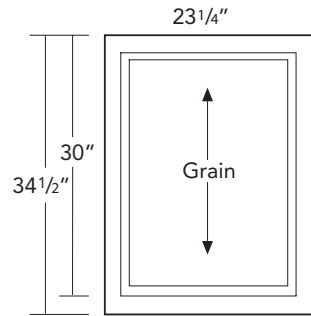

BASE END DECORATIVE DOOR PANEL KIT

30" HEIGHT
12" DEPTH

WIDTHS

30" – **BEDSD**