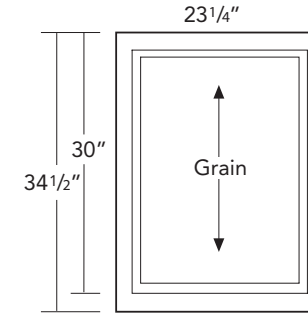

BASE END PANEL