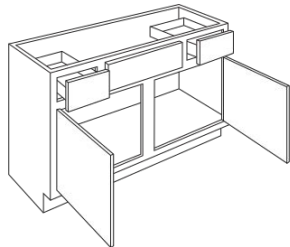

2VSD423421 – 2VSD483421CS

WIDTHS

- 36" – **2VSD363421**
- 42" – **2VSD423421**
- 48" – **2VSD483421CS**