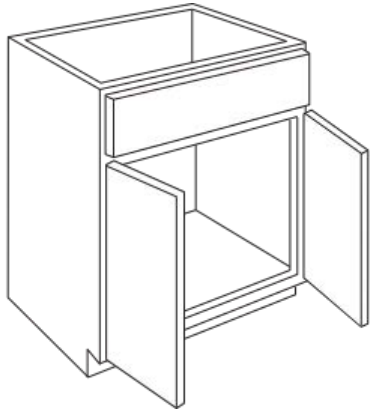

VANITY SINK BASE

34 1/2" HEIGHT
21" DEPTH

WIDTHS

- 24" – **VSB243421**
- 30" – **VSB303421**
- 36" – **VSB363421**