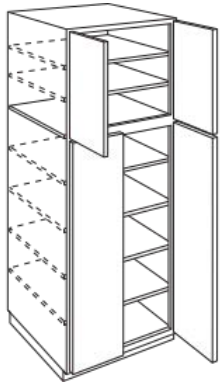

Accessories

Construction & Warranty

Customer Service

DOUBLE DOOR TALL PANTRY

96" HEIGHT
24" DEPTH

WIDTHS

24" – **U249624**
30" – **U309624**

- Includes 6 full-depth adjustable shelves
- Soft Close
- 6-way adjustable hinges
- Finished sides
- Toekick sold separately.
- Separate pedestal base included on 96" tall.