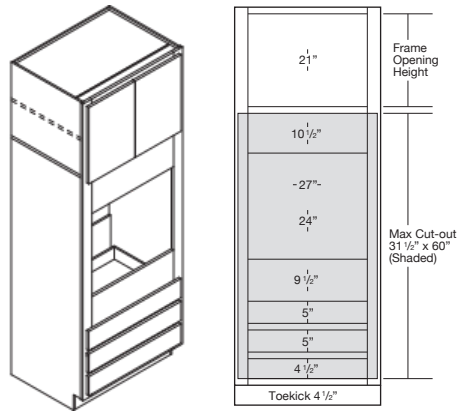

SINGLE OVEN 3 DRAWERS

90" HEIGHT
24" DEPTH

WIDTHS

33" – **OC3D339024**

SKU	JAMESTOWN PO WHITE	JAMESTOWN PO THATCH	JAMESTOWN WHITE	JAMESTOWN CLOUD	JAMESTOWN MOONSTONE	JAMESTOWN COLT	MACAULAY WHITE	MACAULAY CLOUD
OC3D339024	4851708	4851575	5322980	5322972	5322872	TBD	4851734	4851162

- Includes 1 adjustable shelf
- Soft Close and 6-way adjustable hinges
- Finished sides
- Toe kick sold separately.

- Oven cabinets feature an open back in cut-out area designed to improve field appliance installation.
- Metal appliance support brackets included for 24" deep cabinets.
- Confirm a heat shield is built into your appliance by the manufacturer.

TALL CABINETS

SINGLE DOOR TALL PANTRY

DOUBLE DOOR TALL PANTRY

SINGLE OVEN 3 DRAWERS

Why Diamond

How to Order

Lowe's Pro

Doors & Finishes

Wall

Base

Tall

Vanity

Accessories

Construction & Warranty

Customer Service