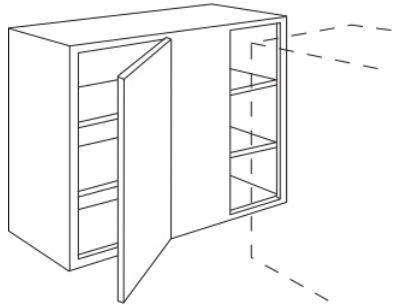

BLIND CORNER SINGLE DOOR

30" HEIGHT
12" DEPTH

WIDTHS

30" – **WC3030S**
36" – **WC3630S**

- Includes 2 full-depth adjustable shelves
- Soft close
- 6-way adjustable hinges
- Finished sides
- Cabinet hinged right but may be flipped to be left hinged.
- Filler required for installation. Must be ordered separately.