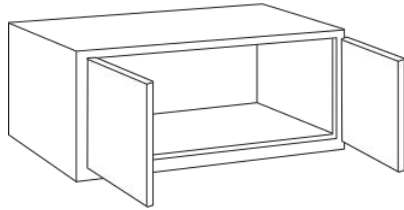

DOUBLE DOOR

18" HEIGHT
12" DEPTH

WIDTHS

- 24" – **W2418**
- 30" – **W3018**
- 33" – **W3318**
- 36" – **W3618**

- No shelf
- No center stile
- Soft close
- 6-way adjustable hinges
- Finished sides