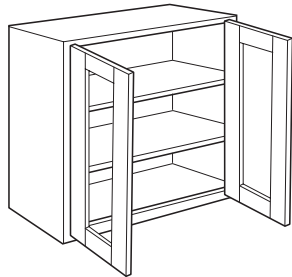

WCG3030

WIDTHS

- 15" – **WCG1530R**
- 18" – **WCG1830R**
- 30" – **WCG3030**
- 36" – **WCG3630**