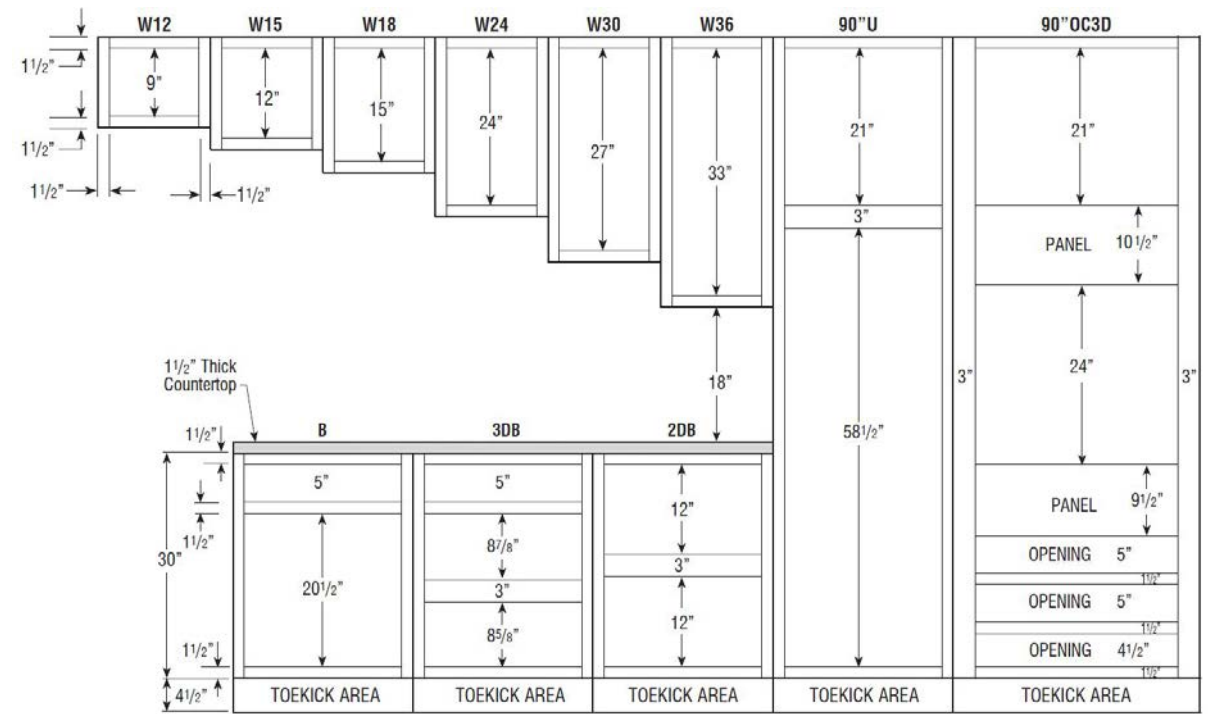

90" HIGH APPLICATION

Number After Wall Cabinet Represents Height of Cabinet

LIMITED LIFETIME WARRANTY

INSTALL INSTRUCTIONS

OVERLAY SPECIFICATIONS

CABINET DIMENSIONS

Why Diamond

How to Order

Lowe's Pro

Doors & Finishes

Wall

Base

Tall

Vanity

Accessories

Construction & Warranty

Customer Service