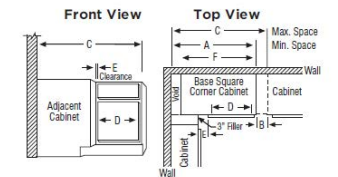

NOTE:
Full overlay styles must be pulled an additional 1 1/2" to ensure proper drawer/pull clearance. 1 1/2" pull is not included in minimum and maximum list.

- SINGLE DOOR
- FULL HEIGHT SINGLE DOOR
- DOUBLE DOOR
- FULL HEIGHT DOUBLE DOOR
- 2 DRAWER BASE
- 3 DRAWER BASE
- BASE WASTEBASKET
- SINK BASE
- **CORNER BASE**
- BUILT IN MICROWAVE BASE