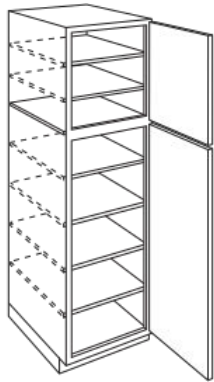

Tall

Vanity

Accessories

Construction
& Warranty

Customer
Service

SINGLE DOOR TALL PANTRY

96" HEIGHT
24" DEPTH

WIDTHS