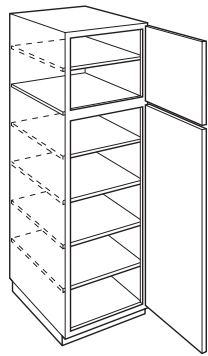

**SINGLE DOOR
TALL PANTRY
93" HIGH**