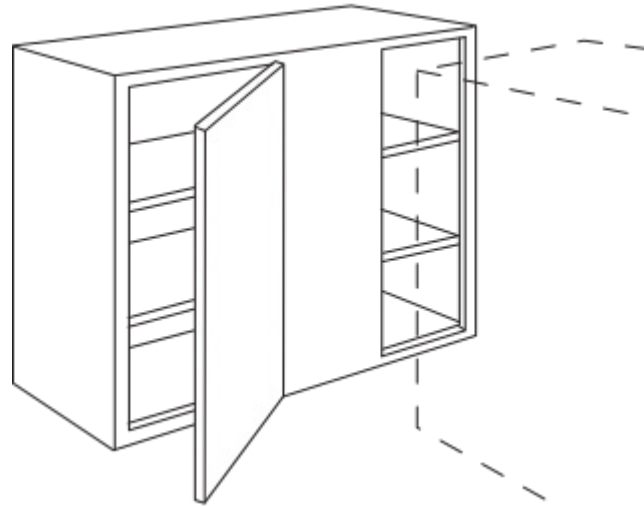

BLIND CORNER SINGLE DOOR