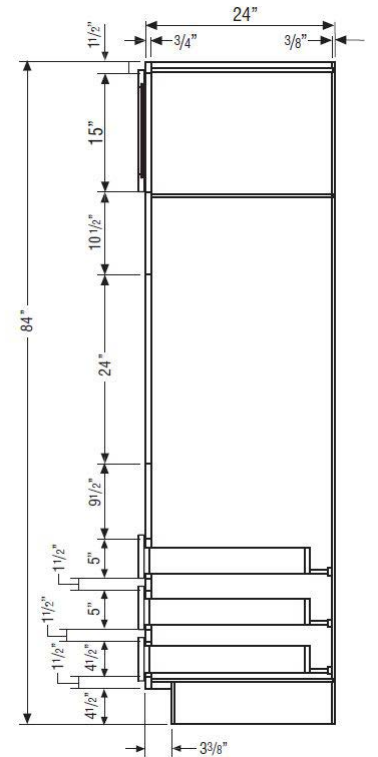

OVEN CABINET