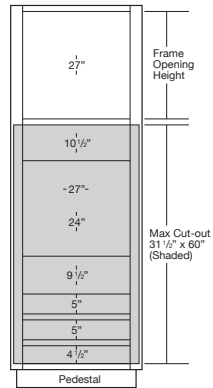

SINGLE OVEN 3 DRAWERS

96" HEIGHT
24" DEPTH

WIDTHS

33" – **OC3D339624**

SKU	JAMESTOWN PO WHITE	JAMESTOWN PO THATCH	JAMESTOWN WHITE	JAMESTOWN CLOUD	JAMESTOWN MOONSTONE	JAMESTOWN COLT	MACAULAY WHITE	MACAULAY CLOUD
OC3D339624	4851497	4851375	5322983	5322906	5322859	TBD	4851565	4851641

- Includes 2 adjustable shelves
- Soft Close and 6-way adjustable hinges
- Finished sides
- Oven cabinets feature an open back in cut-out area designed to improve field appliance installation.

- Metal appliance support brackets included for 24" deep cabinets.
- Confirm a heat shield is built into your appliance by the manufacturer.
- Separate pedestal base included on 96" tall.

TALL CABINETS

SINGLE DOOR TALL PANTRY

DOUBLE DOOR TALL PANTRY

SINGLE OVEN 3 DRAWERS

Why Diamond

How to Order

Lowe's Pro

Doors & Finishes

Wall

Base

Tall

Vanity

Accessories

Construction & Warranty

Customer Service