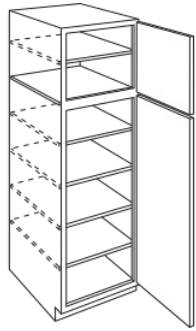

SINGLE DOOR TALL PANTRY

90" HEIGHT
24" DEPTH

WIDTHS

18" – **U189024R**

- Includes 5 full-depth adjustable shelves
- Soft close
- 6-way adjustable hinges
- Finished sides
- Toekick sold separately
- Cabinet hinged right but may be flipped to be left hinged