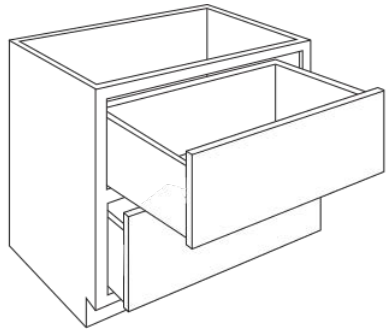

Tall

Vanity

Accessories

Construction & Warranty

Customer Service

2 DRAWER BASE

34 1/2" HEIGHT
24" DEPTH

WIDTHS