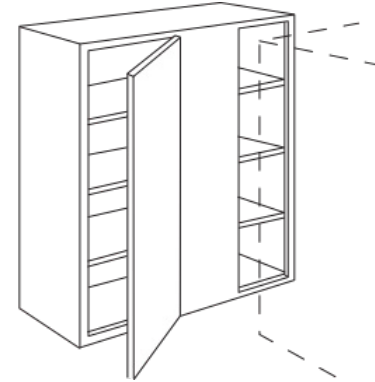

BLIND CORNER SINGLE DOOR
39" HEIGHT