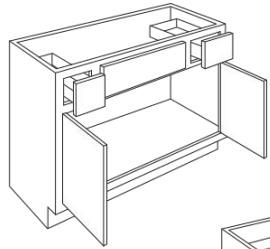

VANITY SINK DRAWER BASE

34 1/2" HEIGHT
21" DEPTH

2VSD363421