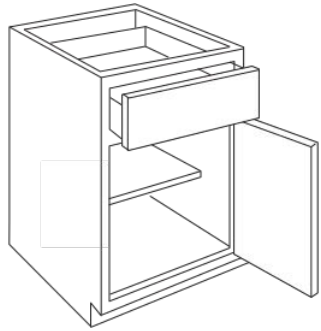

SINGLE DOOR

34 1/2" HEIGHT
24" DEPTH

WIDTHS

- 9" – **B9R**
- 12" – **B12R**
- 15" – **B15R**
- 18" – **B18R**
- 21" – **B21R**

- Includes 1 half-depth adjustable shelf
- Soft close
- 6-way adjustable hinges
- Finished sides
- Toekick sold separately
- Cabinet hinged right but may be flipped to be left hinged