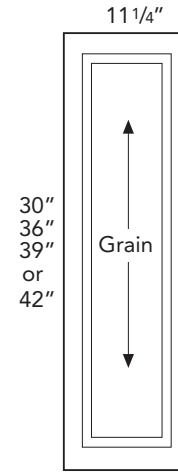

WALL END PANEL