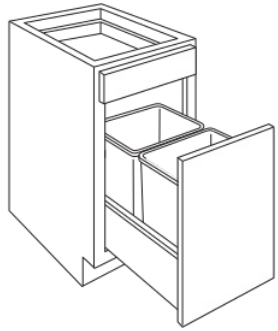

BASE WASTEBASKET

34 1/2" HEIGHT
24" DEPTH

WIDTHS

18" – **BWB18**