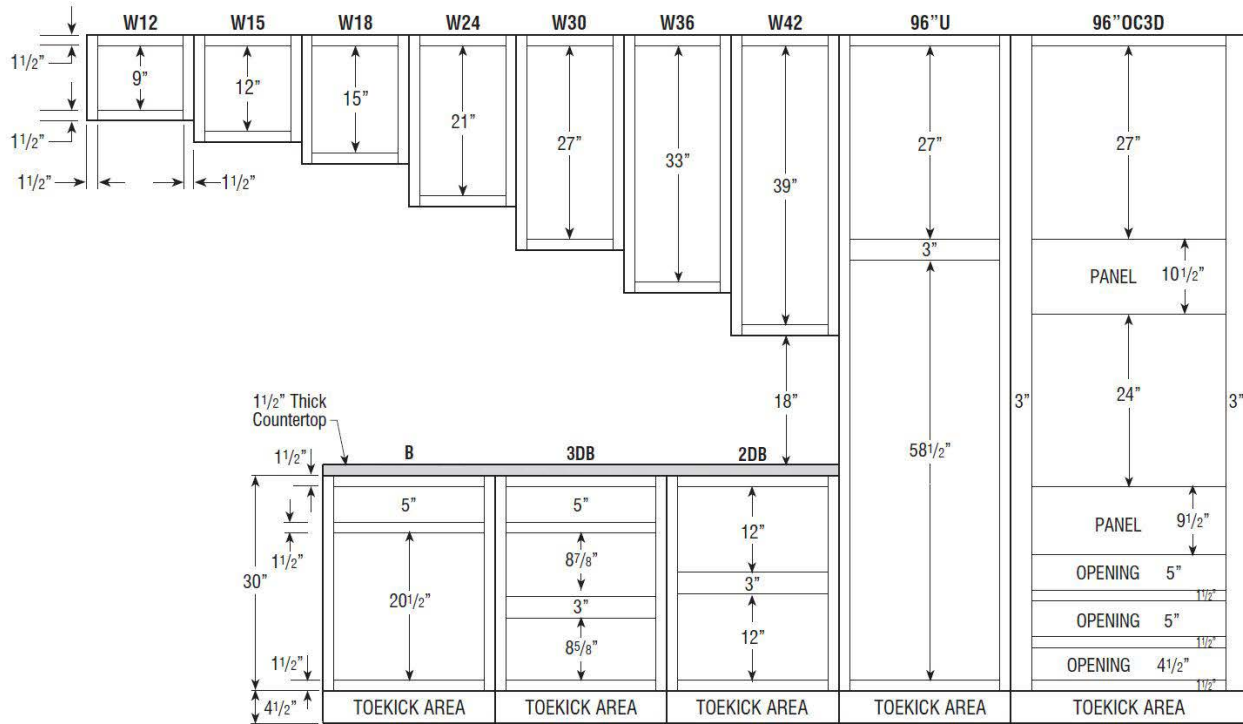

32.5" VANITY BASE CABINETS

34.5" VANITY BASE CABINETS

LIMITED LIFETIME WARRANTY

INSTALL INSTRUCTIONS

OVERLAY SPECIFICATIONS

CABINET DIMENSIONS

Why Diamond

How to Order