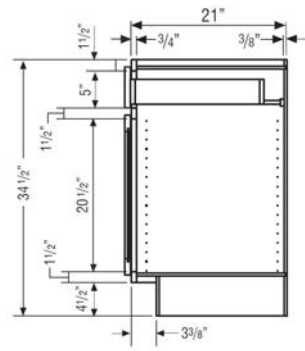

32.5" BASE CABINET

32.5" VANITY BASE CABINET

34.5" VANITY BASE CABINET

LIMITED LIFETIME WARRANTY

INSTALL INSTRUCTIONS

OVERLAY SPECIFICATIONS

CABINET DIMENSIONS

Why Diamond