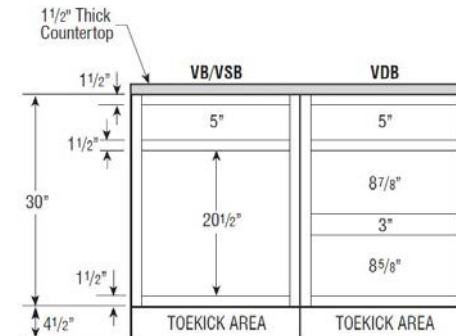

32.5" VANITY BASE CABINETS

34.5" VANITY BASE CABINETS

LIMITED LIFETIME WARRANTY

INSTALL INSTRUCTIONS

OVERLAY SPECIFICATIONS

CABINET DIMENSIONS

Why Diamond

How to Order