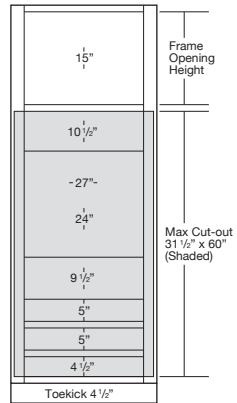

SINGLE OVEN 3 DRAWERS

84" HEIGHT
24" DEPTH

WIDTHS

33" – **OC3D338424**

SKU	JAMESTOWN PO WHITE	JAMESTOWN PO THATCH	JAMESTOWN WHITE	JAMESTOWN CLOUD	JAMESTOWN MOONSTONE	JAMESTOWN COLT	MACAULAY WHITE	MACAULAY CLOUD
OC3D338424	4851697	4851207	5322629	5322534	5322559	TBD	4851296	4851551

- Includes 1 adjustable shelf
- Soft Close and 6-way adjustable hinges
- Finished sides
- Toe Kick sold separately.

- Oven cabinets feature an open back in cut-out area designed to improve field appliance installation.
- Metal appliance support brackets included for 24" deep cabinets.
- Confirm a heat shield is built into your appliance by the manufacturer.

TALL CABINETS

SINGLE DOOR TALL PANTRY

DOUBLE DOOR TALL PANTRY

SINGLE OVEN 3 DRAWERS

Why Diamond

How to Order

Lowe's Pro

Doors & Finishes

Wall

Base

Tall

Vanity

Accessories

Construction & Warranty

Customer Service