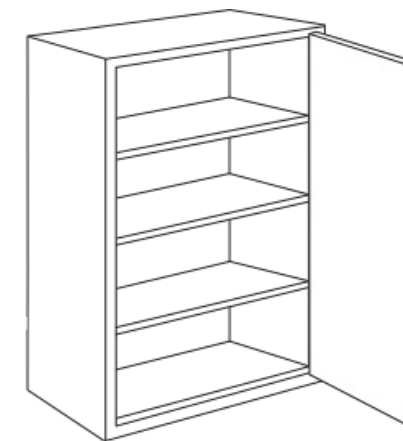

SINGLE DOOR
42" HIGH

SINGLE DOOR

DOUBLE DOOR

WALL CUT FOR GLASS

DIAGONAL CORNER

BLIND CORNER SINGLE DOOR

CORNER DOUBLE DOOR

DIAGONAL CORNER FOR CUT GLASS

Why Diamond

How to Order

Lowe's Pro

Doors & Finishes

Wall

Base

Tall

Vanity

Accessories

Construction & Warranty

Customer Service