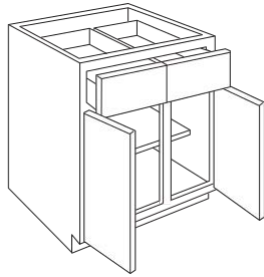

Accessories

Construction & Warranty

Customer Service

DOUBLE DOOR

34 1/2" HEIGHT
23 3/4" DEPTH

B24-B36

B42

- Includes 1 half-depth adjustable shelf
- Soft close
- 6-way adjustable hinges
- Finished sides
- Toekick sold separately
- Cabinet hinged right but may be flipped to be left hinged
- No center stile in 24"-36" wide. 42" wide will have stile.