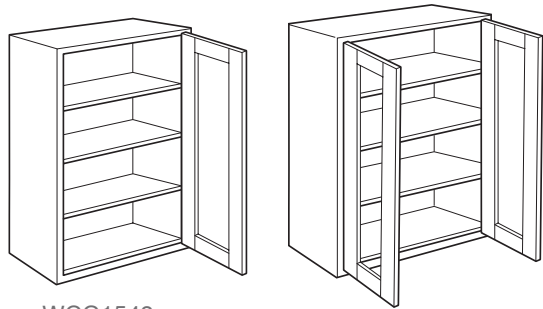

WALL CUT FOR GLASS

42" HEIGHT
12" DEPTH

WCG1542

WCG3042

WIDTHS

- 15" – **WCG1542R**
- 18" – **WCG1842R**
- 30" – **WCG3042**
- 36" – **WCG3642**

- Includes 3 full-depth adjustable shelves
- Finished matching interior
- No center stile
- Soft close
- 6-way adjustable hinges
- Finished sides
- Cabinet hinged right but may be flipped to be left hinged.
- Glass not included