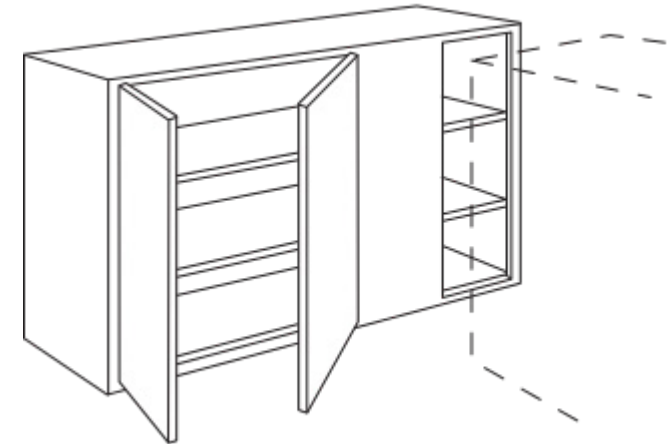

BLIND CORNER DOUBLE DOOR

DIAGONAL CORNER

BLIND CORNER SINGLE DOOR

BLIND CORNER DOUBLE DOOR

DIAGONAL CORNER FOR CUT GLASS

Why Diamond

How to Order

Lowe's Pro

Doors & Finishes

Wall

Base

Tall

Vanity

Accessories

Construction & Warranty

Customer Service