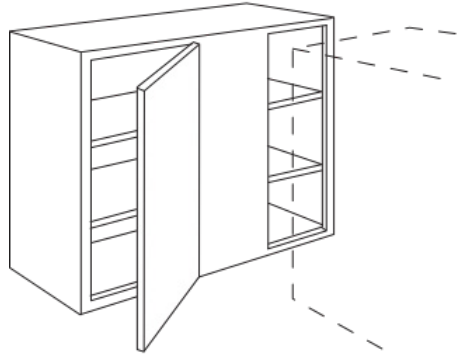

Wall

Base

Tall

Vanity

Accessories

Construction & Warranty

Customer Service

BLIND CORNER SINGLE DOOR
30" HEIGHT