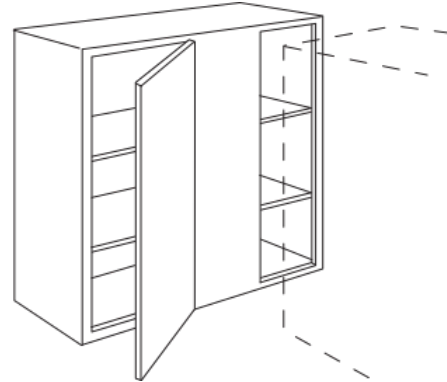

Wall

Base

Tall

Vanity

Accessories

Construction & Warranty

Customer Service

BLIND CORNER SINGLE DOOR
30" HEIGHT