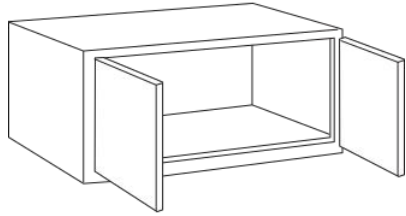

DOUBLE DOOR

15" HEIGHT
12" DEPTH

WIDTHS

- 24" – **W2415**
- 30" – **W3015**
- 33" – **W3315**
- 36" – **W3615**

- No shelf
- No center stile
- Soft close
- 6-way adjustable hinges
- Finished sides