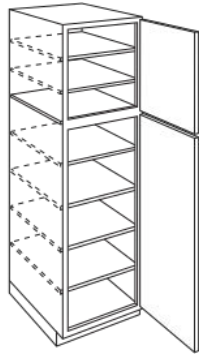

**SINGLE DOOR
TALL PANTRY
96" HIGH**