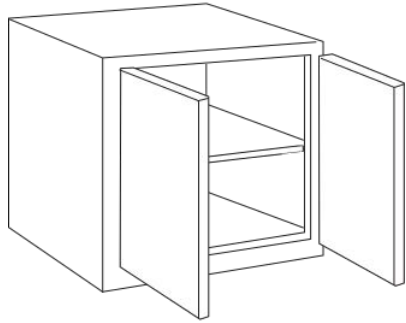

DOUBLE DOOR

24" HEIGHT
12" DEPTH

WIDTHS

- 24" – **W2424**
- 30" – **W3024**
- 33" – **W3324**
- 36" – **W3624**

- Includes 1 full-depth adjustable shelf
- No center stile
- Soft close
- 6-way adjustable hinges
- Finished sides