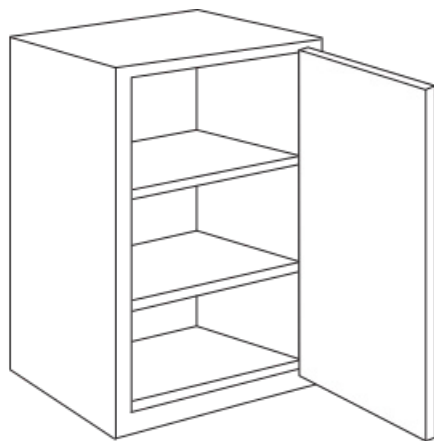

DOUBLE DOOR

WALL CUT FOR GLASS

DIAGONAL CORNER

BLIND CORNER SINGLE DOOR

CORNER DOUBLE DOOR

DIAGONAL CORNER FOR CUT GLASS

SINGLE DOOR
24" HIGH

SINGLE DOOR
30" HIGH