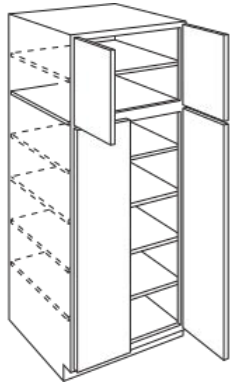

DOUBLE DOOR TALL PANTRY

90" HEIGHT
24" DEPTH

WIDTHS

24" – **U249024**
30" – **U309024**