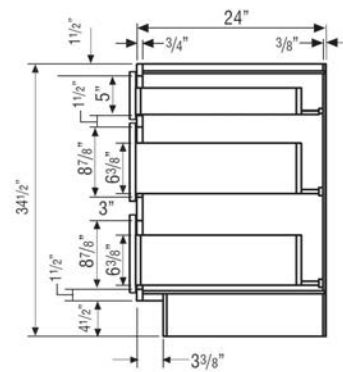

3 DRAWER BASE CABINET