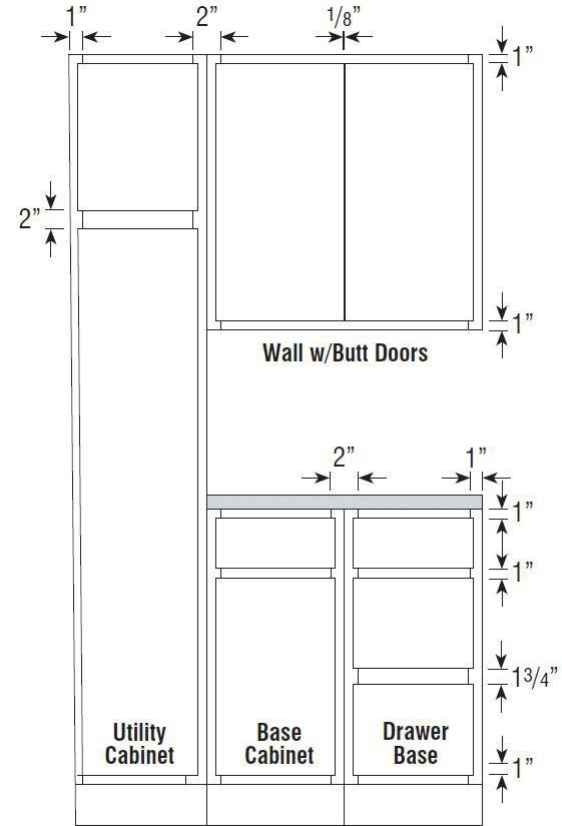

PARTIAL OVERLAY

LIMITED LIFETIME WARRANTY

INSTALL INSTRUCTIONS

OVERLAY SPECIFICATIONS

CABINET DIMENSIONS

Why Diamond

How to Order

Lowe's Pro

Doors & Finishes

Wall

Base

Tall

Vanity

Accessories

Construction & Warranty

Customer Service