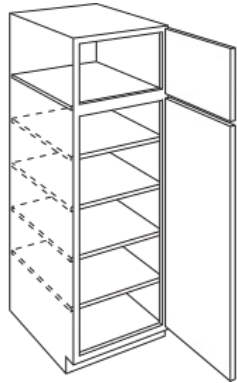

SINGLE DOOR TALL PANTRY

84" HEIGHT
24" DEPTH

WIDTHS

18" – **U188424R**