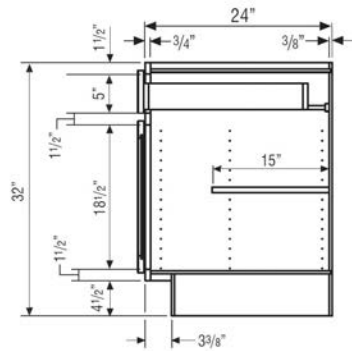

32.5" BASE CABINET

32.5" VANITY BASE CABINET

34.5" VANITY BASE CABINET

LIMITED LIFETIME WARRANTY

INSTALL INSTRUCTIONS

OVERLAY SPECIFICATIONS

CABINET DIMENSIONS

Why Diamond