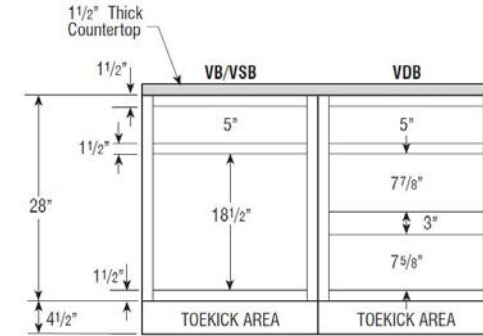

32.5" VANITY BASE CABINETS

34.5" VANITY BASE CABINETS

LIMITED LIFETIME WARRANTY

INSTALL INSTRUCTIONS

OVERLAY SPECIFICATIONS

CABINET DIMENSIONS

Why Diamond

How to Order