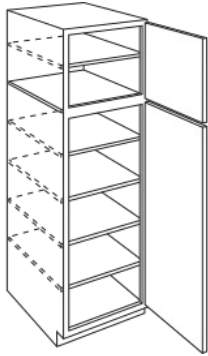

**SINGLE DOOR
TALL PANTRY
90" HIGH**