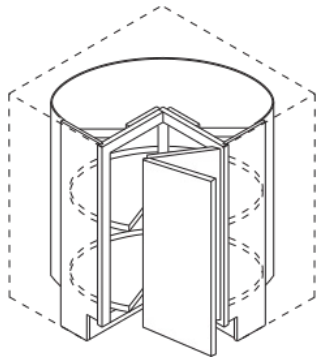

CORNER SUSAN

34 1/2" HEIGHT
24" DEPTH

WIDTHS

36" – **BLS36R**