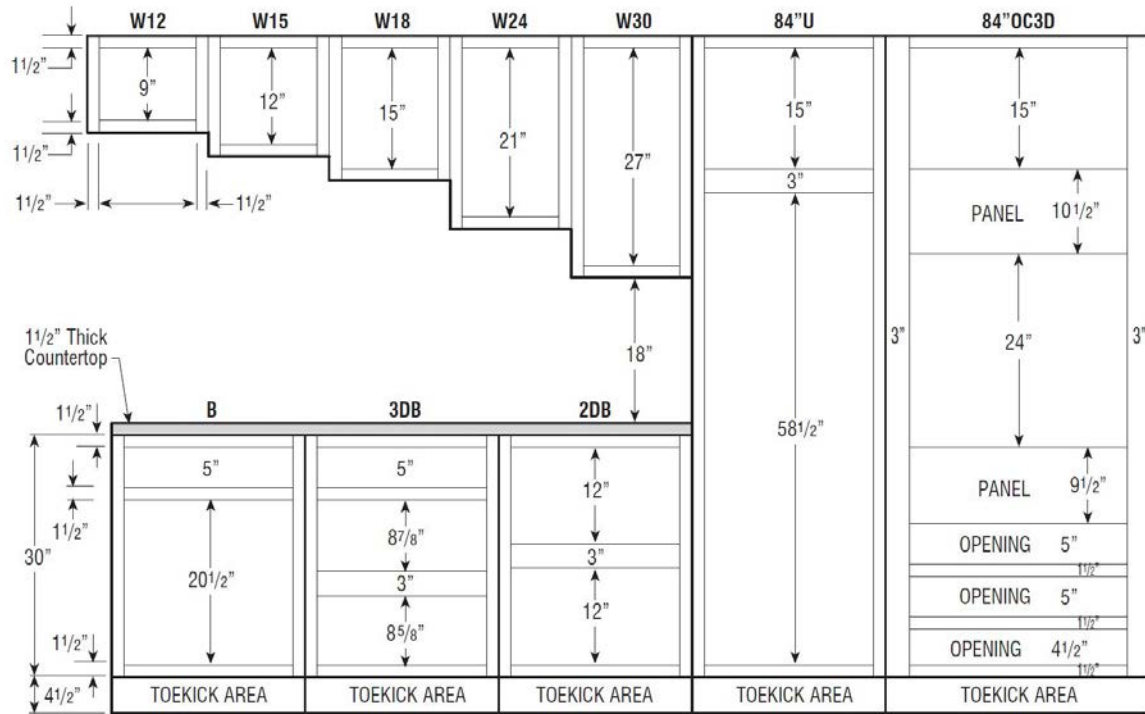

84" HIGH APPLICATION

Number After Wall Cabinet Represents Height of Cabinet