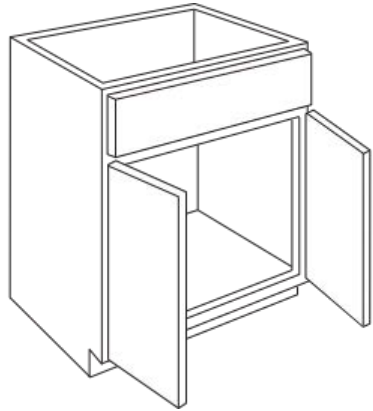

VANITY SINK BASE

32 1/2" HEIGHT
21" DEPTH

WIDTHS

- 24" – **VSB2432.521**
- 30" – **VSB3032.521**
- 36" – **VSB3632.521**