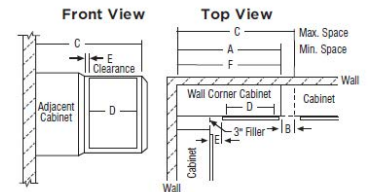

NOTE:
All outside stiles are 1 1/2" wide

DIAGONAL
CORNER

BLIND CORNER
SINGLE DOOR

**BLIND CORNER
DOUBLE DOOR**

DIAGONAL CORNER
FOR CUT GLASS

Why
Diamond

How to
Order

Lowe's
Pro

Doors &
Finishes

Wall

Base

Tall

Vanity

Accessories

Construction
& Warranty

Customer
Service