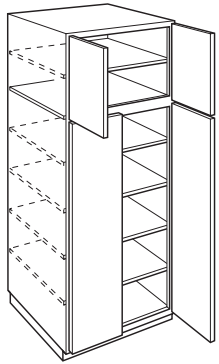

DOUBLE DOOR TALL PANTRY

93" HEIGHT
24" DEPTH

WIDTHS

24" – **U249324**
30" – **U309324**