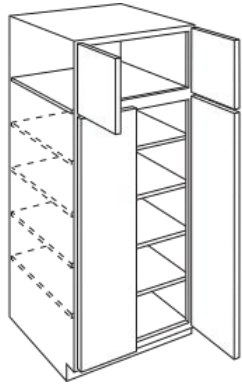

DOUBLE DOOR TALL PANTRY

84" HEIGHT
24" DEPTH

WIDTHS

24" – **U248424**
30" – **U308424**

- Includes 4 full-depth adjustable shelves
- Soft Close
- 6-way adjustable hinges
- Finished sides
- Toekick sold separately.