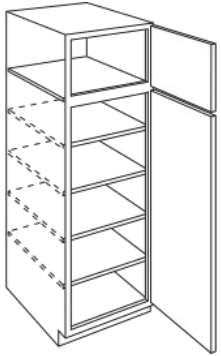

**SINGLE DOOR
TALL PANTRY
84" HIGH**